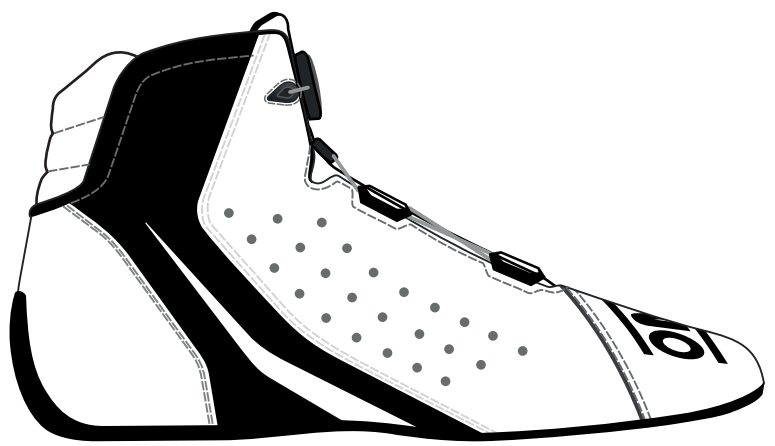

right boot

IC/805E

© OMP RACING SPA - ALL RIGHTS RESERVED

THIS DESIGN IS THE INTELLECTUAL PROPERTY OF OMP RACING SPA - ANY REPRODUCTION WITHOUT PERMISSION WILL BE PROSECUTED TO THE FULLEST EXTENT OF THE LAW. By approving this sketch, the customer acknowledges that, during the process of manufacturing, variations may occur in colors and other minor aspects, because of the use of different technologies for the acquisition and reproduction of images, and for the making of the suit itself. OMP is not responsible for such variations and deviations. For further information: www.ompracing.com

DATE: _____

REV : _____